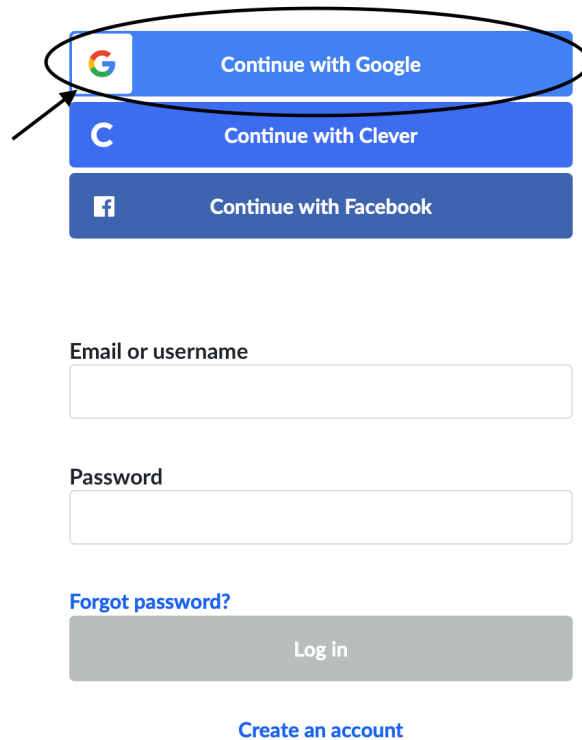

Summer Assignment
6th Grade

- Go to Khanacademy.org and click “Login”

- Then click “Continue with Google”

- Then you will use your St. Patrick’s email address and Google Classroom password to sign into Khan Academy.
- Once you are logged in you will see your class there and you must complete the assignments that are there for you until you have mastered the topics. These topics will be a review of what you had learned last year.
- Good luck, see you in September!

Summer Assignment
7th Grade

- Go to Khanacademy.org and click “Login”

- Then click “Continue with Google”

A screenshot of the Khan Academy login page. At the top, there are three social login buttons: "Continue with Google" (with a Google 'G' icon), "Continue with Clever" (with a 'C' icon), and "Continue with Facebook" (with a Facebook 'f' icon). The "Continue with Google" button is circled in black, and a black arrow points to it from the left. Below these buttons are two text input fields: "Email or username" and "Password". Below the "Password" field is a blue link that says "Forgot password?". At the bottom of the form is a grey "Log in" button. Below the "Log in" button is a blue link that says "Create an account".